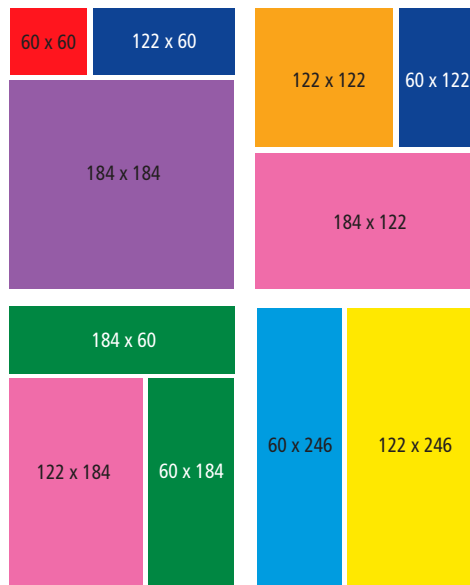

Size	Trim (w x h)	Type Safe (w x h)	Bleed
DPS	420 x 276 mm	380 x 240 mm	5 mm all round
Full page	210 x 276 mm	180 x 240 mm	5 mm all round
Half page (H)	210 x 138 mm	n/a	5 mm all round
Half page (V)	105 x 276 mm	n/a	5 mm all round
1/3 page (H)	210 x 92 mm	n/a	5 mm all round
1/3 page (V)	70 x 276 mm	n/a	5 mm all round
1/4 page (H)	210 x 69 mm	n/a	5 mm all round
1/4 page	105 x 138 mm	n/a	5 mm all round

• Excludes VAT and agency fee • Advertorial rates available on request

DEALERS, GEAR & SERVICES

60 x 60 mm	R 1 465
122 x 60 mm / 60 x 122 mm	R 2 970
184 x 60 mm / 60 x 184 mm	R 4 450
122 x 122 mm	R 5 935
60 x 246 mm	R 5 935
184 x 122 mm / 122 x 184 mm	R 8 905
122 x 246 mm	R11 870
184 x 184 mm	R13 355
184 x 246 mm (fp at back with white border)	R18 475
Text - 50 words (bold block) min. 12 issues	R 415
Text - 50 words min. 12 issues	R 280